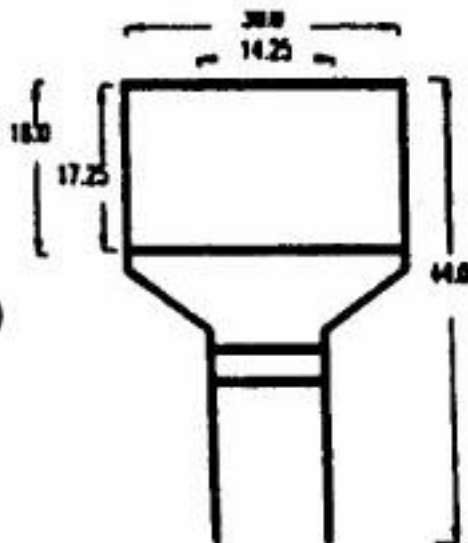

**18" x 24" Double face Frame Stand  
(black only)**

**18" x 30" Double Face Frame Stand  
(white or black)**

**\$15**

**Corostand Metal Black 33" High  
Also available in 24" Silver**

**\$4.00**

**Wire Step Stakes 30"**