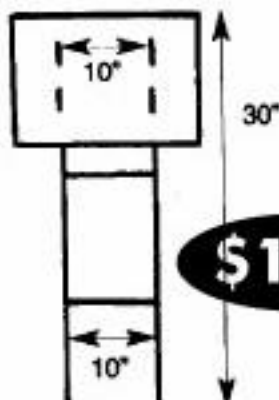

**18" x 24" Double face Frame Stand  
(black only)**

**18" x 30" Double Face Frame Stand  
(white or black)**

**\$15**

**Corostand Metal Black 33" High  
Also available in 24" Silver**

**\$4.00**

**Wire Step Stakes 30"**

## Brochure Boxes

**Clear panel  
1" depth**

**\$12**

**with white metal  
stand**

**\$16**

**(770) 352-0805**

**(770) 352-0807 FAX**

Leanne Walasek, owner