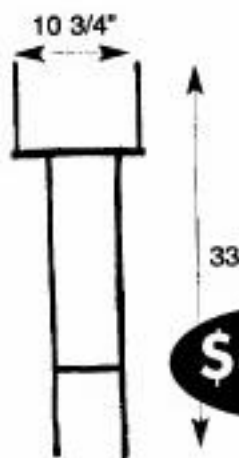

**18" x 24" Double face Frame Stand  
(black only)**

**18" x 30" Double Face Frame Stand  
(white or black)**

**\$15**

**Corostand Metal Black 33" High  
Also available in 24" Silver**

**\$4.00**

**Wire Step Stakes 30"**

## Brochure Boxes

**Clear panel  
1" depth**

**\$12**

**with white metal  
stand**

**\$16**

**(770) 352-0805**

**(770) 352-0807 FAX**

Leanne Walasek, owner